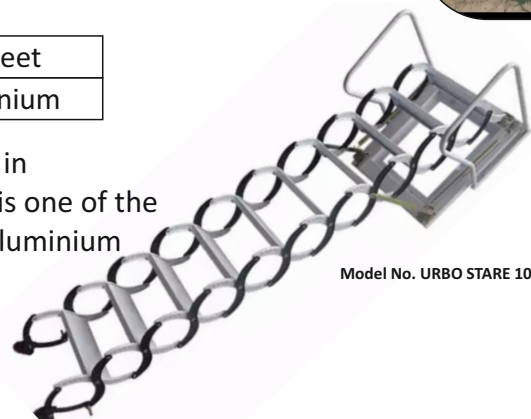

Model No. URBO STARE 10